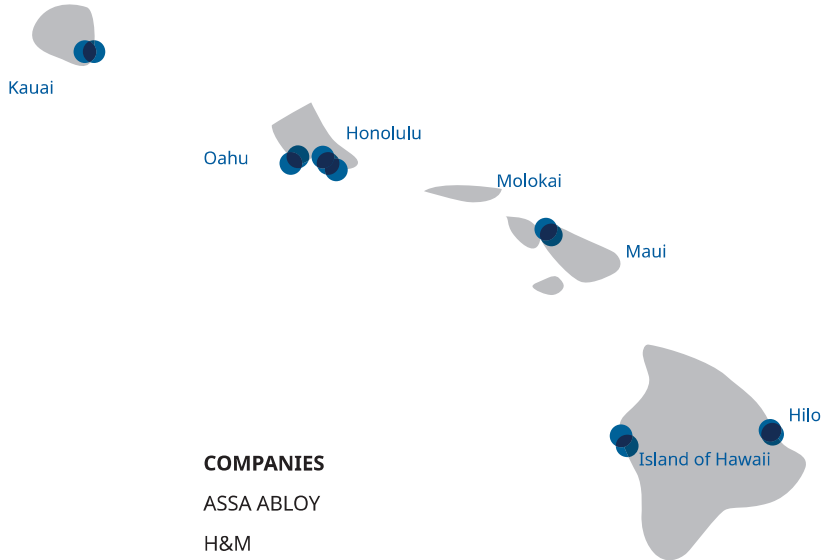

# Swedish Economic Impact on Hawaii

### COMPANIES

- ASSA ABLOY
- H&M
- IFS
- Loomis
- Securitas
- Swedish Space Corporation (SSC)
- Unilode
- Wash

# 1 316

Jobs supported by Swedish-affiliated companies

Hawaii's top export to Sweden was instruments and apparatuses, specially designed for telecommunications, to a value of **513k USD**