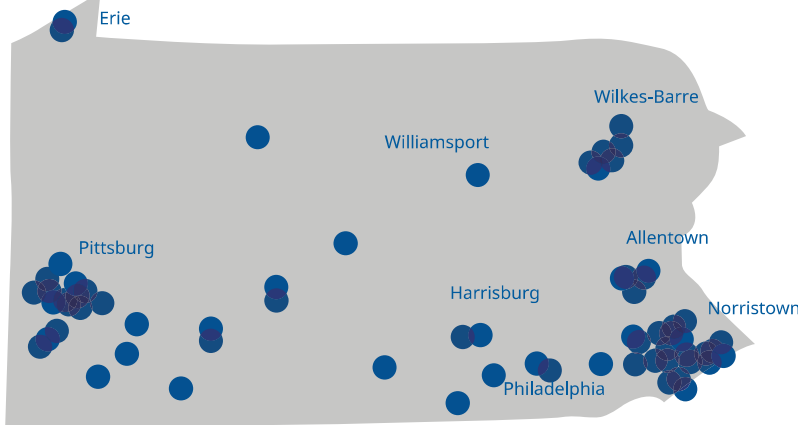

Swedish Economic Impact on

Pennsylvania

15 553

Total jobs supported in Pennsylvania

241.8m

Export of goods to Sweden

12 878

Jobs supported by Swedish-affiliated companies

Pennsylvania's top export to Sweden was propane, butane, and coal to a value of **98.1m USD**

1 129

Jobs supported by exports of goods to Sweden

Pennsylvania also exported **5.2m USD** of fork-lift and other work trucks, and **1.2m USD** of beer

1 546

Jobs supported by service exports to Sweden

98 771

US residents of Swedish descent

COMPANIES

ABB	FlexLink Systems	Nord-Lock	Swedish Space Corporation (SSC)
Alfa Laval	H&M	PipeChain	Thermo-Calc Software
ASSA ABLOY	Höganäs	Polygon Group	Tobii
AstraZeneca	Husqvarna	Recipharm	Trelleborg
Atlas Copco	ICTA (Intellecta)	Sandvik	Viedoc Technologies
Cellmark	IKEA	Securitas	Volvo Group
Certara	Lesjöfors	Sitecore	WE-EF Lighting
Citilog	Lifco	Skanska	Wireless Car
COS	Loomis	SKF	
Dometic Group	Mack Trucks	Specops	
EdgeConneX	MCC (Mobile Climate Control)	Sprague	
Essity	NEFAB	SSAB	
Evolution	Nordic BioSite	Summerill High Precision Tube	